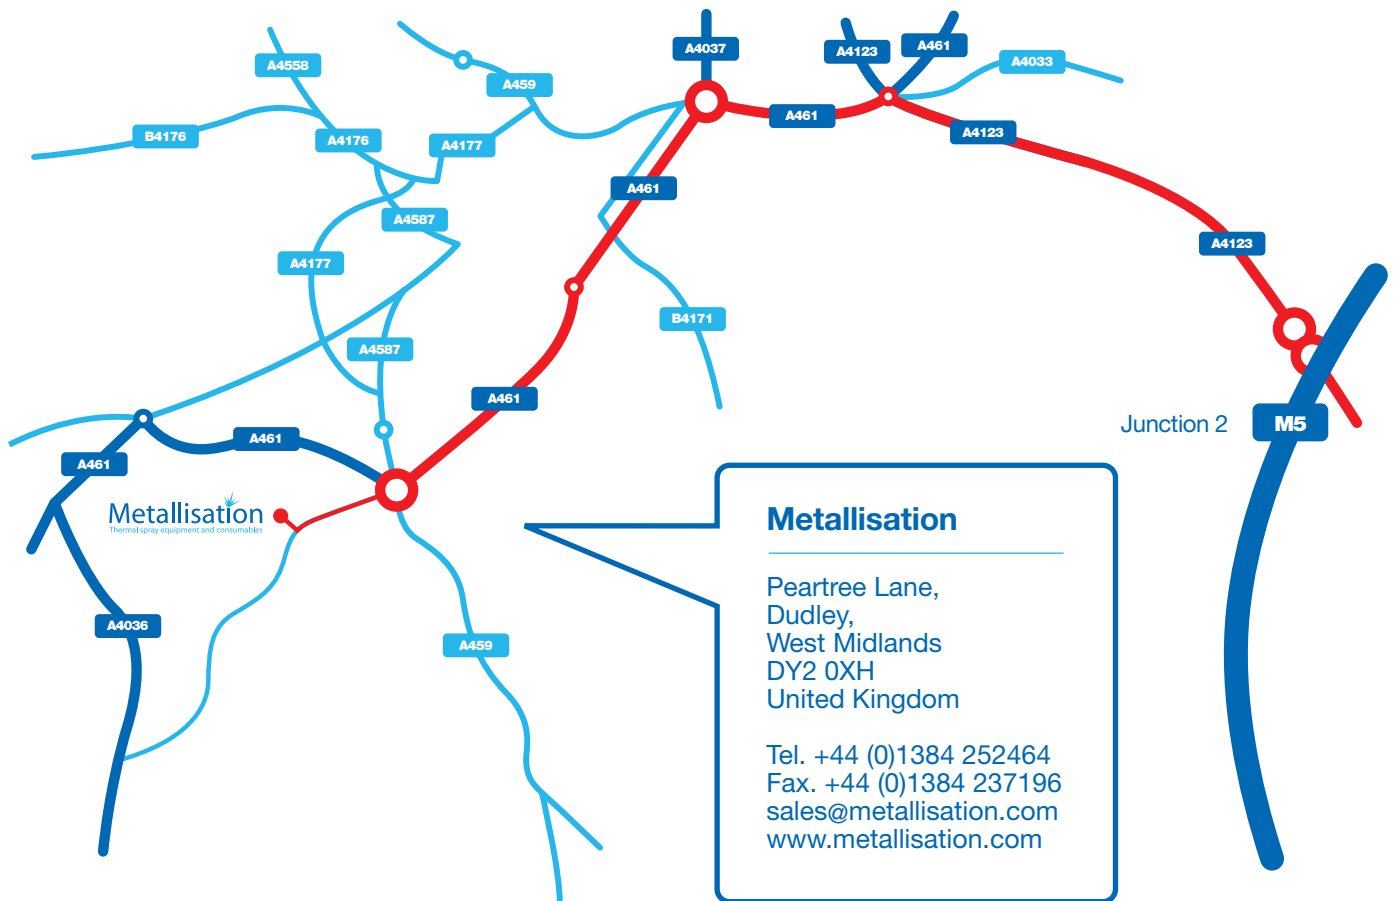

Metallisation

Thermal spray equipment and consumables

Car Directions to Metallisation

From North or South, navigate to M5, J2.

Follow signs for A4123 towards Dudley

You will travel along a dual carriageway with lots of traffic lights and speed cameras. Be careful!

At the end of the dual carriage way, take the 1st left on the roundabout, A461.

You will pass the Village Hotel and cinema complex on the right hand side.

At the next roundabout, take the first left, A461.

At the next roundabout, take the 2nd exit, A461.

The next roundabout has a large piece of steel in the middle.

Take the 2nd exit into Peartree Lane (marked Industrial Estates).

Metallisation is approximately 300m on the right hand side (watch for the speed camera, 30mph)